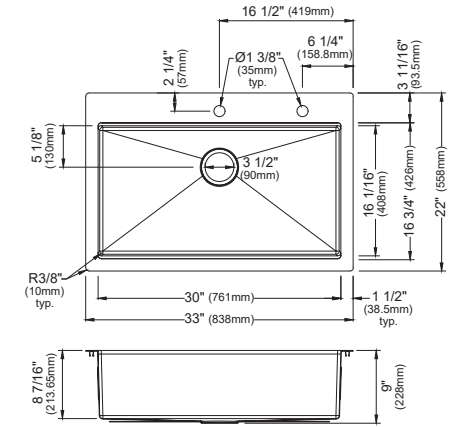

Experience the ultimate balance of form, function and resilience with Matrix workstation sinks.

MODEL: HST3322DB
Matrix Steel Top Mount Double Bowl Workstation Sink

MODEL: HST3322SB
Matrix Steel Top Mount Large Single Bowl Workstation Sink

MODEL: HST2522SB
Matrix Steel Top Mount Single Bowl Workstation Sink

MODEL: HST1719SB
Matrix Steel Top Mount Single Bowl Workstation Bar Sink

	HST3322DB	HST2522SB	HST1719SB	HST3322SB
SIZE	33" x 22" x 9"	25" x 22" x 9"	17" x 19" x 9"	33" x 22" x 9"
MATERIAL	T304 16G Bowl, 12G Deck	T304 16G Bowl, 12G Deck	T304 16G Bowl, 12G Deck	T304 16G Bowl, 12G Deck
INSTALL TYPE	Top Mount	Top Mount	Top Mount	Top Mount
CONFIGURATION	Double Bowl	Single Bowl	Single Bowl	Single Bowl
MIN. CABINET SIZE	33"	27"	18"	33"
BOWL CORNER RADIUS	R10	R10	R10	R10
DECK CORNER RADIUS	R0	R0	R0	R0

SIZE	33" x 22" x 9"	25" x 22" x 9"	17" x 19" x 9"	33" x 22" x 9"
MATERIAL	T304 16G Bowl, 12G Deck	T304 16G Bowl, 12G Deck	T304 16G Bowl, 12G Deck	T304 16G Bowl, 12G Deck
INSTALL TYPE	Top Mount	Top Mount	Top Mount	Top Mount
CONFIGURATION	Double Bowl	Single Bowl	Single Bowl	Single Bowl
MIN. CABINET SIZE	33"	27"	18"	33"
BOWL CORNER RADIUS	R10	R10	R10	R10
DECK CORNER RADIUS	R0	R0	R0	R0

MODEL: HSU3219SB
Matrix Steel Undermount Large Single Bowl Workstation Sink

MODEL: HSU3320SB
Matrix Steel Apron Front Large Single Bowl Workstation Sink

	HSU3219DB	HSU2419SB	HSU1717SB	HSU3219SB	HSU3320SB
SIZE	32" x 18 3/4" x 9"	24" x 18 3/4" x 9"	17" x 17" x 9"	32" x 18 3/4" x 9"	33" x 20" x 10"
MATERIAL	T304 16G Bowl	T304 16G Bowl	T304 16G Bowl	T304 16G Bowl	T304 16G Bowl
INSTALL TYPE	Undermount	Undermount	Undermount	Undermount	Apron Front
CONFIGURATION	Double Bowl	Single Bowl	Single Bowl	Single Bowl	Single Bowl
MIN. CABINET SIZE	36"	27"	21"	36"	33"
CORNER RADIUS	R10	R10	R10	R10	R15