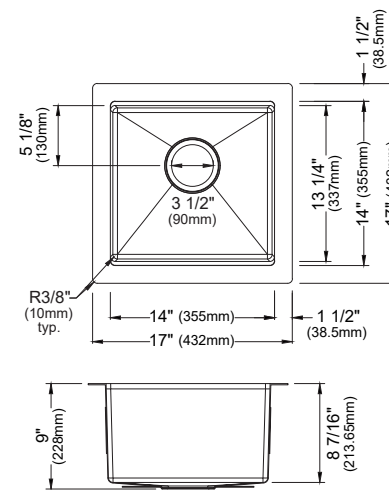

HSU3219DB	HSU2419SB	HSU1717SB	HSU3219SB	HSU3320SB
SIZE	32" x 18 3/4" x 9"	24" x 18 3/4" x 9"	17" x 17" x 9"	32" x 18 3/4" x 9"	33" x 20" x 10"
MATERIAL	T304 16G Bowl	T304 16G Bowl	T304 16G Bowl	T304 16G Bowl	T304 16G Bowl
INSTALL TYPE	Undermount	Undermount	Undermount	Undermount	Apron Front
CONFIGURATION	Double Bowl	Single Bowl	Single Bowl	Single Bowl	Single Bowl
MIN. CABINET SIZE	36"	27"	21"	36"	33"
CORNER RADIUS	R10	R10	R10	R10	R15