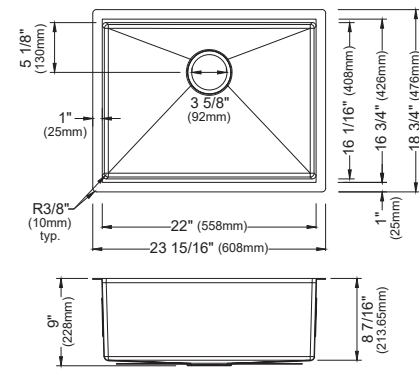

MODEL: HSU3219DB
Matrix Steel Undermount Double Bowl Workstation Sink

	HSU3219DB	HSU2419SB	HSU1717SB	HSU3219SB	HSU3320SB
SIZE	32" x 18 3/4" x 9"	24" x 18 3/4" x 9"	17" x 17" x 9"	32" x 18 3/4" x 9"	33" x 20" x 10"
MATERIAL	T304 16G Bowl	T304 16G Bowl	T304 16G Bowl	T304 16G Bowl	T304 16G Bowl
INSTALL TYPE	Undermount	Undermount	Undermount	Undermount	Apron Front
CONFIGURATION	Double Bowl	Single Bowl	Single Bowl	Single Bowl	Single Bowl
MIN. CABINET SIZE	36"	27"	21"	36"	33"
CORNER RADIUS	R10	R10	R10	R10	R15