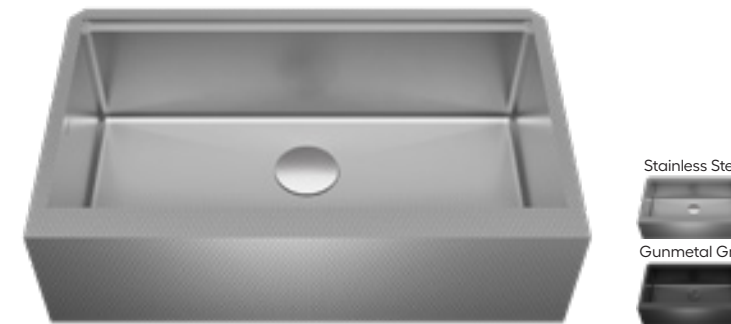

Matrix Steel Workstation Series

The Matrix line of stainless steel workstation sinks is designed to combine sleek modern style with unmatched durability and functionality.

Built with advanced Matrix Technology, these sinks set a new benchmark for strength, scratch resistance, and long lasting elegance. The Matrix line also incorporates the groundbreaking features of Karran's innovative workstation sinks, transforming your kitchen into a highly efficient culinary workspace. With an integrated ledge system you can efficiently slide versatile accessories such as cutting boards and drying racks across the sink, optimizing both prep and clean up.

SIZE	33" x 22" x 9"	25" x 22" x 9"	17" x 19" x 9"	33" x 22" x 9"
MATERIAL	T304 16G Bowl, 12G Deck	T304 16G Bowl, 12G Deck	T304 16G Bowl, 12G Deck	T304 16G Bowl, 12G Deck
INSTALL TYPE	Top Mount	Top Mount	Top Mount	Top Mount
CONFIGURATION	Double Bowl	Single Bowl	Single Bowl	Single Bowl
MIN. CABINET SIZE	33"	27"	18"	33"
BOWL CORNER RADIUS	R10	R10	R10	R10
DECK CORNER RADIUS	R0	R0	R0	R0

MODEL: HSU3219DB
Matrix Steel Undermount Double Bowl Workstation Sink

MODEL: HSU2419SB
Matrix Steel Undermount Large Single Bowl Workstation Sink

MODEL: HSU1717SB
Matrix Steel Undermount Single Bowl Workstation Bar Sink

MODEL: HSU3219SB
Matrix Steel Undermount Large Single Bowl Workstation Sink

MODEL: HSU3320SB
Matrix Steel Apron Front Large Single Bowl Workstation Sink

	HSU3219DB	HSU2419SB	HSU1717SB	HSU3219SB	HSU3320SB
SIZE	32" x 18 3/4" x 9"	24" x 18 3/4" x 9"	17" x 17" x 9"	32" x 18 3/4" x 9"	33" x 20" x 10"
MATERIAL	T304 16G Bowl	T304 16G Bowl	T304 16G Bowl	T304 16G Bowl	T304 16G Bowl
INSTALL TYPE	Undermount	Undermount	Undermount	Undermount	Apron Front
CONFIGURATION	Double Bowl	Single Bowl	Single Bowl	Single Bowl	Single Bowl
MIN. CABINET SIZE	36"	27"	21"	36"	33"
CORNER RADIUS	R10	R10	R10	R10	R15