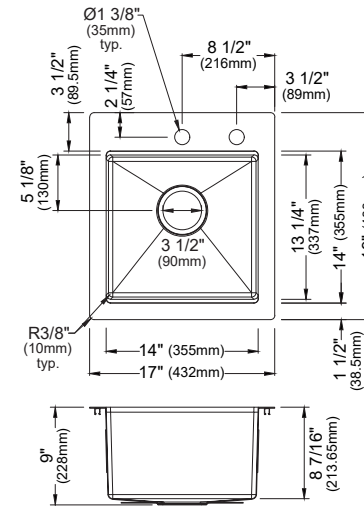

Experience the ultimate balance of form, function and resilience with Matrix workstation sinks.

MODEL: HST3322DB
Matrix Steel Top Mount Double Bowl Workstation Sink

MODEL: HST3322SB
Matrix Steel Top Mount Large Single Bowl Workstation Sink

MODEL: HST2522SB
Matrix Steel Top Mount Single Bowl Workstation Sink

MODEL: HST1719SB
Matrix Steel Top Mount Single Bowl Workstation Bar Sink

	HST3322DB	HST2522SB	HST1719SB	HST3322SB
SIZE	33" x 22" x 9"	25" x 22" x 9"	17" x 19" x 9"	33" x 22" x 9"
MATERIAL	T304 16G Bowl, 12G Deck	T304 16G Bowl, 12G Deck	T304 16G Bowl, 12G Deck	T304 16G Bowl, 12G Deck
INSTALL TYPE	Top Mount	Top Mount	Top Mount	Top Mount
CONFIGURATION	Double Bowl	Single Bowl	Single Bowl	Single Bowl
MIN. CABINET SIZE	33"	27"	18"	33"
BOWL CORNER RADIUS	R10	R10	R10	R10
DECK CORNER RADIUS	R0	R0	R0	R0

SIZE	33" x 22" x 9"	25" x 22" x 9"	17" x 19" x 9"	33" x 22" x 9"
MATERIAL	T304 16G Bowl, 12G Deck	T304 16G Bowl, 12G Deck	T304 16G Bowl, 12G Deck	T304 16G Bowl, 12G Deck
INSTALL TYPE	Top Mount	Top Mount	Top Mount	Top Mount
CONFIGURATION	Double Bowl	Single Bowl	Single Bowl	Single Bowl
MIN. CABINET SIZE	33"	27"	18"	33"
BOWL CORNER RADIUS	R10	R10	R10	R10
DECK CORNER RADIUS	R0	R0	R0	R0

MODEL: HSU3219SB
Matrix Steel Undermount Large Single Bowl Workstation Sink

MODEL: HSU3320SB
Matrix Steel Apron Front Large Single Bowl Workstation Sink

	HSU3219DB	HSU2419SB	HSU1717SB	HSU3219SB	HSU3320SB
SIZE	32" x 18 3/4" x 9"	24" x 18 3/4" x 9"	17" x 17" x 9"	32" x 18 3/4" x 9"	33" x 20" x 10"
MATERIAL	T304 16G Bowl	T304 16G Bowl	T304 16G Bowl	T304 16G Bowl	T304 16G Bowl
INSTALL TYPE	Undermount	Undermount	Undermount	Undermount	Apron Front
CONFIGURATION	Double Bowl	Single Bowl	Single Bowl	Single Bowl	Single Bowl
MIN. CABINET SIZE	36"	27"	21"	36"	33"
CORNER RADIUS	R10	R10	R10	R10	R15