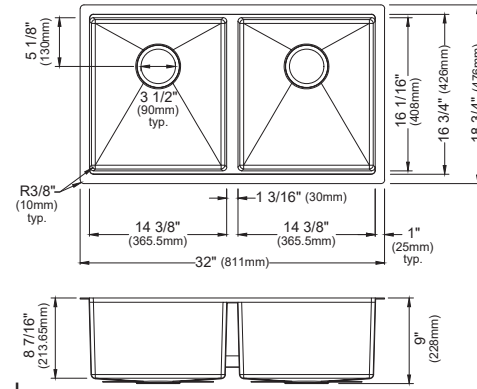

MODEL: HST2522SB
Matrix Steel Top Mount Single Bowl Workstation Sink

MODEL: HST1719SB
Matrix Steel Top Mount Single Bowl Workstation Bar Sink

	HST3322DB	HST2522SB	HST1719SB	HST3322SB
SIZE	33" x 22" x 9"	25" x 22" x 9"	17" x 19" x 9"	33" x 22" x 9"
MATERIAL	T304 16G Bowl, 12G Deck	T304 16G Bowl, 12G Deck	T304 16G Bowl, 12G Deck	T304 16G Bowl, 12G Deck
INSTALL TYPE	Top Mount	Top Mount	Top Mount	Top Mount
CONFIGURATION	Double Bowl	Single Bowl	Single Bowl	Single Bowl
MIN. CABINET SIZE	33"	27"	18"	33"
BOWL CORNER RADIUS	R10	R10	R10	R10
DECK CORNER RADIUS	R0	R0	R0	R0

SIZE	33" x 22" x 9"	25" x 22" x 9"	17" x 19" x 9"	33" x 22" x 9"
MATERIAL	T304 16G Bowl, 12G Deck	T304 16G Bowl, 12G Deck	T304 16G Bowl, 12G Deck	T304 16G Bowl, 12G Deck
INSTALL TYPE	Top Mount	Top Mount	Top Mount	Top Mount
CONFIGURATION	Double Bowl	Single Bowl	Single Bowl	Single Bowl
MIN. CABINET SIZE	33"	27"	18"	33"
BOWL CORNER RADIUS	R10	R10	R10	R10
DECK CORNER RADIUS	R0	R0	R0	R0

MODEL: HSU3219SB
Matrix Steel Undermount Large Single Bowl Workstation Sink

MODEL: HSU3320SB
Matrix Steel Apron Front Large Single Bowl Workstation Sink

	HSU3219DB	HSU2419SB	HSU1717SB	HSU3219SB	HSU3320SB
SIZE	32" x 18 3/4" x 9"	24" x 18 3/4" x 9"	17" x 17" x 9"	32" x 18 3/4" x 9"	33" x 20" x 10"
MATERIAL	T304 16G Bowl	T304 16G Bowl	T304 16G Bowl	T304 16G Bowl	T304 16G Bowl
INSTALL TYPE	Undermount	Undermount	Undermount	Undermount	Apron Front
CONFIGURATION	Double Bowl	Single Bowl	Single Bowl	Single Bowl	Single Bowl
MIN. CABINET SIZE	36"	27"	21"	36"	33"
CORNER RADIUS	R10	R10	R10	R10	R15