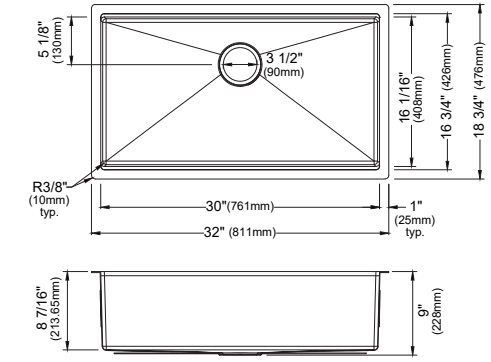

MODEL: HST2522SB
Matrix Steel Top Mount Single Bowl Workstation Sink

MODEL: HST1719SB
Matrix Steel Top Mount Single Bowl Workstation Bar Sink

	HST3322DB	HST2522SB	HST1719SB	HST3322SB
SIZE	33" x 22" x 9"	25" x 22" x 9"	17" x 19" x 9"	33" x 22" x 9"
MATERIAL	T304 16G Bowl, 12G Deck	T304 16G Bowl, 12G Deck	T304 16G Bowl, 12G Deck	T304 16G Bowl, 12G Deck
INSTALL TYPE	Top Mount	Top Mount	Top Mount	Top Mount
CONFIGURATION	Double Bowl	Single Bowl	Single Bowl	Single Bowl
MIN. CABINET SIZE	33"	27"	18"	33"
BOWL CORNER RADIUS	R10	R10	R10	R10
DECK CORNER RADIUS	R0	R0	R0	R0

SIZE	33" x 22" x 9"	25" x 22" x 9"	17" x 19" x 9"	33" x 22" x 9"
MATERIAL	T304 16G Bowl, 12G Deck	T304 16G Bowl, 12G Deck	T304 16G Bowl, 12G Deck	T304 16G Bowl, 12G Deck
INSTALL TYPE	Top Mount	Top Mount	Top Mount	Top Mount
CONFIGURATION	Double Bowl	Single Bowl	Single Bowl	Single Bowl
MIN. CABINET SIZE	33"	27"	18"	33"
BOWL CORNER RADIUS	R10	R10	R10	R10
DECK CORNER RADIUS	R0	R0	R0	R0

MODEL: HSU3219DB
Matrix Steel Undermount Double Bowl Workstation Sink

MODEL: HSU2419SB
Matrix Steel Undermount Large Single Bowl Workstation Sink

MODEL: HSU1717SB
Matrix Steel Undermount Single Bowl Workstation Bar Sink

MODEL: HSU3219SB
Matrix Steel Undermount Large Single Bowl Workstation Sink

MODEL: HSU3320SB
Matrix Steel Apron Front Large Single Bowl Workstation Sink

	HSU3219DB	HSU2419SB	HSU1717SB	HSU3219SB	HSU3320SB
SIZE	32" x 18 3/4" x 9"	24" x 18 3/4" x 9"	17" x 17" x 9"	32" x 18 3/4" x 9"	33" x 20" x 10"
MATERIAL	T304 16G Bowl	T304 16G Bowl	T304 16G Bowl	T304 16G Bowl	T304 16G Bowl
INSTALL TYPE	Undermount	Undermount	Undermount	Undermount	Apron Front
CONFIGURATION	Double Bowl	Single Bowl	Single Bowl	Single Bowl	Single Bowl
MIN. CABINET SIZE	36"	27"	21"	36"	33"
CORNER RADIUS	R10	R10	R10	R10	R15