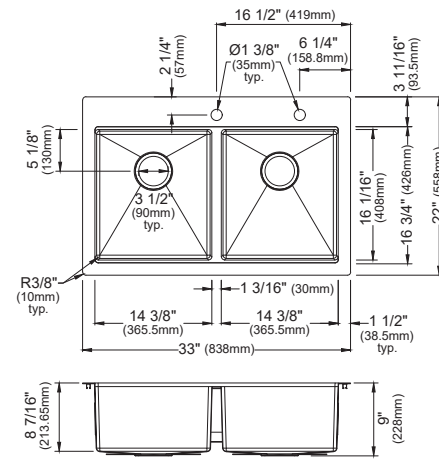

Experience the ultimate balance of form, function and resilience with Matrix workstation sinks.

MODEL: HST3322DB
Matrix Steel Top Mount Double Bowl Workstation Sink

MODEL: HST3322SB
Matrix Steel Top Mount Large Single Bowl Workstation Sink

MODEL: HST2522SB
Matrix Steel Top Mount Single Bowl Workstation Sink

MODEL: HST1719SB
Matrix Steel Top Mount Single Bowl Workstation Bar Sink

	HST3322DB	HST2522SB	HST1719SB	HST3322SB
SIZE	33" x 22" x 9"	25" x 22" x 9"	17" x 19" x 9"	33" x 22" x 9"
MATERIAL	T304 16G Bowl, 12G Deck	T304 16G Bowl, 12G Deck	T304 16G Bowl, 12G Deck	T304 16G Bowl, 12G Deck
INSTALL TYPE	Top Mount	Top Mount	Top Mount	Top Mount
CONFIGURATION	Double Bowl	Single Bowl	Single Bowl	Single Bowl
MIN. CABINET SIZE	33"	27"	18"	33"
BOWL CORNER RADIUS	R10	R10	R10	R10
DECK CORNER RADIUS	R0	R0	R0	R0

SIZE	33" x 22" x 9"	25" x 22" x 9"	17" x 19" x 9"	33" x 22" x 9"
MATERIAL	T304 16G Bowl, 12G Deck	T304 16G Bowl, 12G Deck	T304 16G Bowl, 12G Deck	T304 16G Bowl, 12G Deck
INSTALL TYPE	Top Mount	Top Mount	Top Mount	Top Mount
CONFIGURATION	Double Bowl	Single Bowl	Single Bowl	Single Bowl
MIN. CABINET SIZE	33"	27"	18"	33"
BOWL CORNER RADIUS	R10	R10	R10	R10
DECK CORNER RADIUS	R0	R0	R0	R0

MODEL: HSU3219SB
Matrix Steel Undermount Large Single Bowl Workstation Sink

MODEL: HSU3320SB
Matrix Steel Apron Front Large Single Bowl Workstation Sink

	HSU3219DB	HSU2419SB	HSU1717SB	HSU3219SB	HSU3320SB
SIZE	32" x 18 3/4" x 9"	24" x 18 3/4" x 9"	17" x 17" x 9"	32" x 18 3/4" x 9"	33" x 20" x 10"
MATERIAL	T304 16G Bowl	T304 16G Bowl	T304 16G Bowl	T304 16G Bowl	T304 16G Bowl
INSTALL TYPE	Undermount	Undermount	Undermount	Undermount	Apron Front
CONFIGURATION	Double Bowl	Single Bowl	Single Bowl	Single Bowl	Single Bowl
MIN. CABINET SIZE	36"	27"	21"	36"	33"
CORNER RADIUS	R10	R10	R10	R10	R15