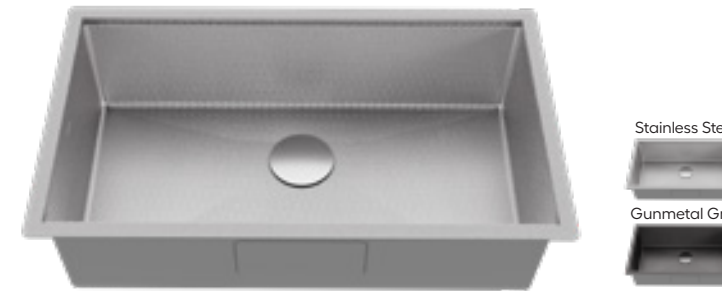

MODEL: HST2522SB
Matrix Steel Top Mount Single Bowl Workstation Sink

MODEL: HST1719SB
Matrix Steel Top Mount Single Bowl Workstation Bar Sink

	HST3322DB	HST2522SB	HST1719SB	HST3322SB
SIZE	33" x 22" x 9"	25" x 22" x 9"	17" x 19" x 9"	33" x 22" x 9"
MATERIAL	T304 16G Bowl, 12G Deck	T304 16G Bowl, 12G Deck	T304 16G Bowl, 12G Deck	T304 16G Bowl, 12G Deck
INSTALL TYPE	Top Mount	Top Mount	Top Mount	Top Mount
CONFIGURATION	Double Bowl	Single Bowl	Single Bowl	Single Bowl
MIN. CABINET SIZE	33"	27"	18"	33"
BOWL CORNER RADIUS	R10	R10	R10	R10
DECK CORNER RADIUS	R0	R0	R0	R0

SIZE	33" x 22" x 9"	25" x 22" x 9"	17" x 19" x 9"	33" x 22" x 9"
MATERIAL	T304 16G Bowl, 12G Deck	T304 16G Bowl, 12G Deck	T304 16G Bowl, 12G Deck	T304 16G Bowl, 12G Deck
INSTALL TYPE	Top Mount	Top Mount	Top Mount	Top Mount
CONFIGURATION	Double Bowl	Single Bowl	Single Bowl	Single Bowl
MIN. CABINET SIZE	33"	27"	18"	33"
BOWL CORNER RADIUS	R10	R10	R10	R10
DECK CORNER RADIUS	R0	R0	R0	R0

MODEL: HSU3219SB
Matrix Steel Undermount Large Single Bowl Workstation Sink

MODEL: HSU3320SB
Matrix Steel Apron Front Large Single Bowl Workstation Sink

	HSU3219DB	HSU2419SB	HSU1717SB	HSU3219SB	HSU3320SB
SIZE	32" x 18 3/4" x 9"	24" x 18 3/4" x 9"	17" x 17" x 9"	32" x 18 3/4" x 9"	33" x 20" x 10"
MATERIAL	T304 16G Bowl	T304 16G Bowl	T304 16G Bowl	T304 16G Bowl	T304 16G Bowl
INSTALL TYPE	Undermount	Undermount	Undermount	Undermount	Apron Front
CONFIGURATION	Double Bowl	Single Bowl	Single Bowl	Single Bowl	Single Bowl
MIN. CABINET SIZE	36"	27"	21"	36"	33"
CORNER RADIUS	R10	R10	R10	R10	R15