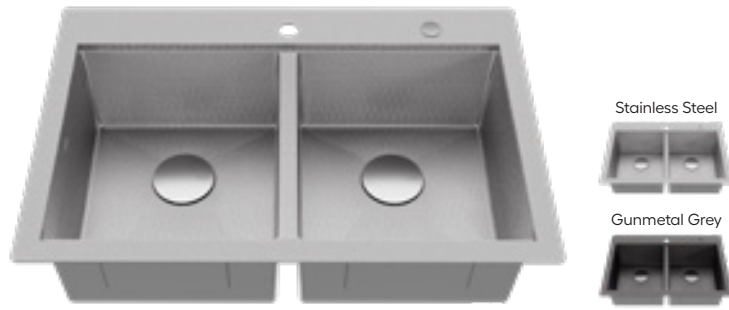

Matrix Steel Workstation Series

The Matrix line of stainless steel workstation sinks is designed to combine sleek modern style with unmatched durability and functionality.

Built with advanced Matrix Technology, these sinks set a new benchmark for strength, scratch resistance, and long lasting elegance. The Matrix line also incorporates the groundbreaking features of Karran's innovative workstation sinks, transforming your kitchen into a highly efficient culinary workspace. With an integrated ledge system you can efficiently slide versatile accessories such as cutting boards and drying racks across the sink, optimizing both prep and clean up.

Experience the ultimate balance of form, function and resilience with Matrix workstation sinks.

MODEL: HST3322DB
Matrix Steel Top Mount Double Bowl Workstation Sink

MODEL: HST3322SB
Matrix Steel Top Mount Large Single Bowl Workstation Sink

MODEL: HST2522SB
Matrix Steel Top Mount Single Bowl Workstation Sink

MODEL: HST1719SB
Matrix Steel Top Mount Single Bowl Workstation Bar Sink

	HST3322DB	HST2522SB	HST1719SB	HST3322SB
SIZE	33" x 22" x 9"	25" x 22" x 9"	17" x 19" x 9"	33" x 22" x 9"
MATERIAL	T304 16G Bowl, 12G Deck	T304 16G Bowl, 12G Deck	T304 16G Bowl, 12G Deck	T304 16G Bowl, 12G Deck
INSTALL TYPE	Top Mount	Top Mount	Top Mount	Top Mount
CONFIGURATION	Double Bowl	Single Bowl	Single Bowl	Single Bowl
MIN. CABINET SIZE	33"	27"	18"	33"
BOWL CORNER RADIUS	R10	R10	R10	R10
DECK CORNER RADIUS	R0	R0	R0	R0