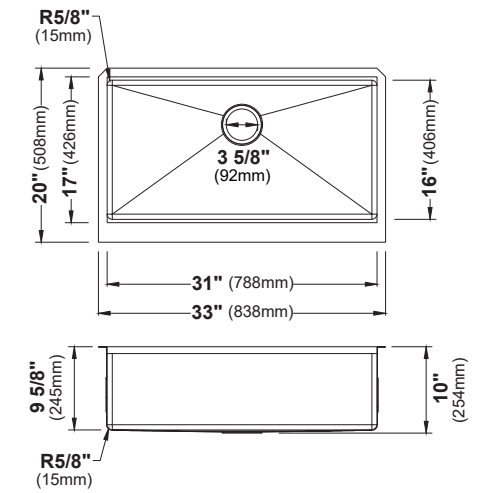

MODEL: HST2522SB
Matrix Steel Top Mount Single Bowl Workstation Sink

MODEL: HST1719SB
Matrix Steel Top Mount Single Bowl Workstation Bar Sink

	HST3322DB	HST2522SB	HST1719SB	HST3322SB
SIZE	33" x 22" x 9"	25" x 22" x 9"	17" x 19" x 9"	33" x 22" x 9"
MATERIAL	T304 16G Bowl, 12G Deck	T304 16G Bowl, 12G Deck	T304 16G Bowl, 12G Deck	T304 16G Bowl, 12G Deck
INSTALL TYPE	Top Mount	Top Mount	Top Mount	Top Mount
CONFIGURATION	Double Bowl	Single Bowl	Single Bowl	Single Bowl
MIN. CABINET SIZE	33"	27"	18"	33"
BOWL CORNER RADIUS	R10	R10	R10	R10
DECK CORNER RADIUS	R0	R0	R0	R0

SIZE	33" x 22" x 9"	25" x 22" x 9"	17" x 19" x 9"	33" x 22" x 9"
MATERIAL	T304 16G Bowl, 12G Deck	T304 16G Bowl, 12G Deck	T304 16G Bowl, 12G Deck	T304 16G Bowl, 12G Deck
INSTALL TYPE	Top Mount	Top Mount	Top Mount	Top Mount
CONFIGURATION	Double Bowl	Single Bowl	Single Bowl	Single Bowl
MIN. CABINET SIZE	33"	27"	18"	33"
BOWL CORNER RADIUS	R10	R10	R10	R10
DECK CORNER RADIUS	R0	R0	R0	R0

MODEL: HSU3219DB
Matrix Steel Undermount Double Bowl Workstation Sink

MODEL: HSU2419SB
Matrix Steel Undermount Large Single Bowl Workstation Sink

MODEL: HSU1717SB
Matrix Steel Undermount Single Bowl Workstation Bar Sink

MODEL: HSU3219SB
Matrix Steel Undermount Large Single Bowl Workstation Sink

MODEL: HSU3320SB
Matrix Steel Apron Front Large Single Bowl Workstation Sink

	HSU3219DB	HSU2419SB	HSU1717SB	HSU3219SB	HSU3320SB
SIZE	32" x 18 3/4" x 9"	24" x 18 3/4" x 9"	17" x 17" x 9"	32" x 18 3/4" x 9"	33" x 20" x 10"
MATERIAL	T304 16G Bowl	T304 16G Bowl	T304 16G Bowl	T304 16G Bowl	T304 16G Bowl
INSTALL TYPE	Undermount	Undermount	Undermount	Undermount	Apron Front
CONFIGURATION	Double Bowl	Single Bowl	Single Bowl	Single Bowl	Single Bowl
MIN. CABINET SIZE	36"	27"	21"	36"	33"
CORNER RADIUS	R10	R10	R10	R10	R15