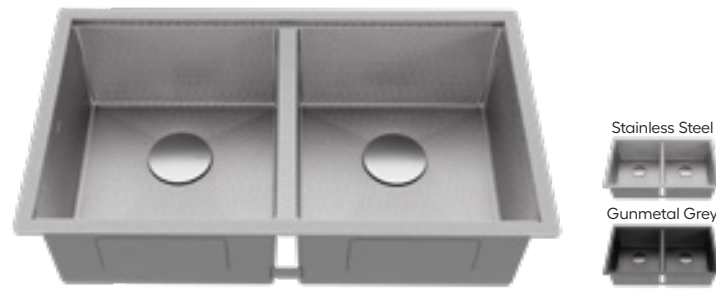

Matrix Steel Workstation Series

The Matrix line of stainless steel workstation sinks is designed to combine sleek modern style with unmatched durability and functionality.

Built with advanced Matrix Technology, these sinks set a new benchmark for strength, scratch resistance, and long lasting elegance. The Matrix line also incorporates the groundbreaking features of Karran's innovative workstation sinks, transforming your kitchen into a highly efficient culinary workspace. With an integrated ledge system you can efficiently slide versatile accessories such as cutting boards and drying racks across the sink, optimizing both prep and clean up.

Experience the ultimate balance of form, function and resilience with Matrix workstation sinks.

MODEL: HST3322DB
Matrix Steel Top Mount Double Bowl Workstation Sink

MODEL: HST3322SB
Matrix Steel Top Mount Large Single Bowl Workstation Sink

MODEL: HST2522SB
Matrix Steel Top Mount Single Bowl Workstation Sink

MODEL: HST1719SB
Matrix Steel Top Mount Single Bowl Workstation Bar Sink

	HST3322DB	HST2522SB	HST1719SB	HST3322SB
SIZE	33" x 22" x 9"	25" x 22" x 9"	17" x 19" x 9"	33" x 22" x 9"
MATERIAL	T304 16G Bowl, 12G Deck	T304 16G Bowl, 12G Deck	T304 16G Bowl, 12G Deck	T304 16G Bowl, 12G Deck
INSTALL TYPE	Top Mount	Top Mount	Top Mount	Top Mount
CONFIGURATION	Double Bowl	Single Bowl	Single Bowl	Single Bowl
MIN. CABINET SIZE	33"	27"	18"	33"
BOWL CORNER RADIUS	R10	R10	R10	R10
DECK CORNER RADIUS	R0	R0	R0	R0

SIZE	33" x 22" x 9"	25" x 22" x 9"	17" x 19" x 9"	33" x 22" x 9"
MATERIAL	T304 16G Bowl, 12G Deck	T304 16G Bowl, 12G Deck	T304 16G Bowl, 12G Deck	T304 16G Bowl, 12G Deck
INSTALL TYPE	Top Mount	Top Mount	Top Mount	Top Mount
CONFIGURATION	Double Bowl	Single Bowl	Single Bowl	Single Bowl
MIN. CABINET SIZE	33"	27"	18"	33"
BOWL CORNER RADIUS	R10	R10	R10	R10
DECK CORNER RADIUS	R0	R0	R0	R0