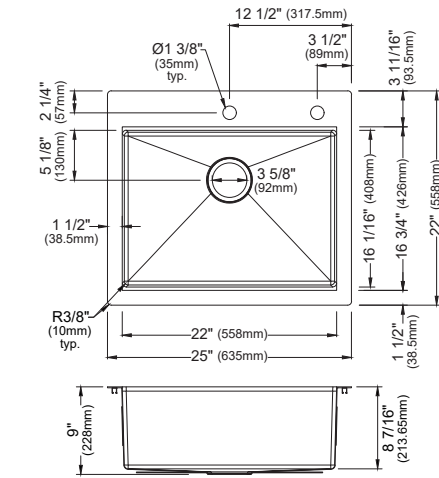

Experience the ultimate balance of form, function and resilience with Matrix workstation sinks.

MODEL: HST3322DB
Matrix Steel Top Mount Double Bowl Workstation Sink

MODEL: HST3322SB
Matrix Steel Top Mount Large Single Bowl Workstation Sink

MODEL: HST2522SB
Matrix Steel Top Mount Single Bowl Workstation Sink

MODEL: HST1719SB
Matrix Steel Top Mount Single Bowl Workstation Bar Sink

	HST3322DB	HST2522SB	HST1719SB	HST3322SB
SIZE	33" x 22" x 9"	25" x 22" x 9"	17" x 19" x 9"	33" x 22" x 9"
MATERIAL	T304 16G Bowl, 12G Deck	T304 16G Bowl, 12G Deck	T304 16G Bowl, 12G Deck	T304 16G Bowl, 12G Deck
INSTALL TYPE	Top Mount	Top Mount	Top Mount	Top Mount
CONFIGURATION	Double Bowl	Single Bowl	Single Bowl	Single Bowl
MIN. CABINET SIZE	33"	27"	18"	33"
BOWL CORNER RADIUS	R10	R10	R10	R10
DECK CORNER RADIUS	R0	R0	R0	R0

SIZE	33" x 22" x 9"	25" x 22" x 9"	17" x 19" x 9"	33" x 22" x 9"
MATERIAL	T304 16G Bowl, 12G Deck	T304 16G Bowl, 12G Deck	T304 16G Bowl, 12G Deck	T304 16G Bowl, 12G Deck
INSTALL TYPE	Top Mount	Top Mount	Top Mount	Top Mount
CONFIGURATION	Double Bowl	Single Bowl	Single Bowl	Single Bowl
MIN. CABINET SIZE	33"	27"	18"	33"
BOWL CORNER RADIUS	R10	R10	R10	R10
DECK CORNER RADIUS	R0	R0	R0	R0

MODEL: HSU3219SB
Matrix Steel Undermount Large Single Bowl Workstation Sink

MODEL: HSU3320SB
Matrix Steel Apron Front Large Single Bowl Workstation Sink

	HSU3219DB	HSU2419SB	HSU1717SB	HSU3219SB	HSU3320SB
SIZE	32" x 18 3/4" x 9"	24" x 18 3/4" x 9"	17" x 17" x 9"	32" x 18 3/4" x 9"	33" x 20" x 10"
MATERIAL	T304 16G Bowl	T304 16G Bowl	T304 16G Bowl	T304 16G Bowl	T304 16G Bowl
INSTALL TYPE	Undermount	Undermount	Undermount	Undermount	Apron Front
CONFIGURATION	Double Bowl	Single Bowl	Single Bowl	Single Bowl	Single Bowl
MIN. CABINET SIZE	36"	27"	21"	36"	33"
CORNER RADIUS	R10	R10	R10	R10	R15